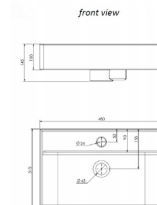

PL Szafka łazienkowa wisząca z umywalką i złotą baterią kaszmir 60x50cm
DE Badezimmer-Wandschrank mit Waschbecken und goldener Mischbatterie Cashmere 60x50cm
CS Koupelňová nástěnná skříňka s umyvadlem a zlatou baterií Cashmere 60x50cm
SK Kúpeľňová nástenná skrinka s umývadlom a zlatou batériou Cashmere 60x50cm
LT Vonios sieninė spintelė su praustuvu ir auksiniu maišytuvu Cashmere 60x50cm
BG Стенен шкаф за баня с умивалник и златен смесител Кашмир 60x50cm

LV Vannas istabas sienas skapītis ar izlietni un zelta maisītāju Cashmere 60x50cm
HU Fürdőszobai fali szekrény mosdókagylóval és arany keverőcsappal kasmír 60x50cm
RO Dulap de perete pentru baie cu chiuvetă și robinet mixer auriu cașmir 60x50cm
ET Vannitoa seinakapp koos valamuga ja kuldse segistuskraaniga cashmere 60x50cm
FI Kylpyhuoneen seinäkaappi pesualtaalla ja kultaisella sekoitushanalla cashmere 60x50cm