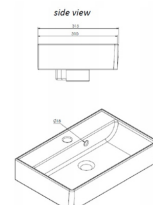

PL Szafka łazienkowa wisząca z umywalką i złotą baterią kaszmir 60x50cm
DE Badezimmer-Wandschrank mit Waschbecken und goldener Mischbatterie Cashmere 60x50cm
CS Koupelňová nástěnná skříňka s umyvadlem a zlatou baterií Cashmere 60x50cm
SK Kúpeľňová nástenná skrinka s umývadlom a zlatou batériou Cashmere 60x50cm
LT Vonios sieninė spintelė su praustuvu ir auksiniu maišytuvu Cashmere 60x50cm
BG Стенен шкаф за баня с умивалник и златен смесител Кашмир 60x50cm

LV Vannas istabas sienas skapītis ar izlietni un zelta maisītāju Cashmere 60x50cm
HU Fürdőszobai fali szekrény mosdókagylóval és arany keverőcsappal kasmír 60x50cm
RO Dulap de perete pentru baie cu chiuvetă și robinet mixer auriu cașmir 60x50cm
ET Vannitoa seinakapp koos valamuga ja kuldse segistuskraaniga cashmere 60x50cm
FI Kylpyhuoneen seinäkaappi pesualtaalla ja kultaisella sekoitushanalla cashmere 60x50cm