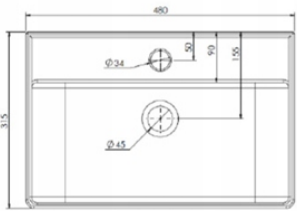

Parameters:

Cabinet with washbasin

- Type:** wall-mounted
- Front and body colour:** cashmere (matt)
- Height with washbasin:** 60 cm
- Height of cabinet without basin:** 50 cm
- Width:** 50 cm
- Depth:** approx. 30-31.5 cm
- Number of doors:** 1
- Mechanism:** Soft close
- Carcass material:** lacquered laminated board
- Front panel material:** lacquered laminated board
- Handle:** metal, golden, 2-point
- Wash basin material:** ceramic
- Battery included:** yes
- Lighting:** no
- Delivery type:** preassembled cabinet

front view

side view

front view

side view

Wygenerowane przez DomoDomo na podstawie danych od producenta, **kopiowanie zabronione.**

Generated by DomoDomo based on data from the manufacturer, **copy prohibited.**