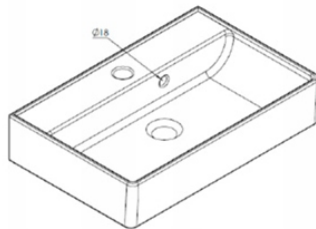

Parameters:

Cabinet with washbasin

- Type:** wall-mounted
- Front and body colour:** cashmere (matt)
- Height with washbasin:** 60 cm
- Height of cabinet without basin:** 50 cm
- Width:** 50 cm
- Depth:** approx. 30-31.5 cm
- Number of doors:** 1
- Mechanism:** Soft close
- Carcass material:** lacquered laminated board
- Front panel material:** lacquered laminated board
- Handle:** metal, golden, 2-point
- Wash basin material:** ceramic
- Battery included:** yes
- Lighting:** no
- Delivery type:** preassembled cabinet

- Type:** single lever, upright, low
- Colour:** gold
- Mixer:** ceramic 25 mm
- Percolator:** water-saving
- Complete with:**
 - quick-assembly system
 - click-clack gold plug
 - connection hoses 3/8", 40 cm (2 pieces)

front view

side view

front view

side view

Wygenerowane przez DomoDomo na podstawie danych od producenta, **kopiowanie zabronione.**

Generated by DomoDomo based on data from the manufacturer, **copy prohibited.**