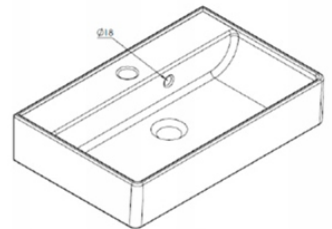

Parameters:

Cabinet with washbasin

- Type:** wall-mounted
- Front and body colour:** cashmere (matt)
- Height with washbasin:** 60 cm
- Height of cabinet without basin:** 50 cm
- Width:** 50 cm
- Depth:** approx. 30-31.5 cm
- Number of doors:** 1
- Mechanism:** Soft close
- Carcass material:** lacquered laminated board
- Front panel material:** lacquered laminated board
- Handle:** metal, golden, 2-point
- Wash basin material:** ceramic
- Battery included:** yes
- Lighting:** no
- Delivery type:** preassembled cabinet

- Type:** single lever, upright, low
- Colour:** gold
- Mixer:** ceramic 25 mm
- Percolator:** water-saving
- Complete with:**
 - quick-assembly system
 - click-clack gold plug
 - connection hoses 3/8", 40 cm (2 pieces)

front view

side view

front view

side view

Wygenerowane przez DomoDomo na podstawie danych od producenta, **kopiowanie zabronione.**

Generated by DomoDomo based on data from the manufacturer, **copy prohibited.**