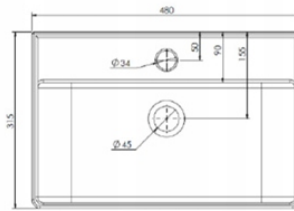

Parameters:

Cabinet with washbasin

- Type:** wall-mounted
- Front and body colour:** cashmere (matt)
- Height with washbasin:** 60 cm
- Height of cabinet without basin:** 50 cm
- Width:** 50 cm
- Depth:** approx. 30-31.5 cm
- Number of doors:** 1
- Mechanism:** Soft close
- Carcass material:** lacquered laminated board
- Front panel material:** lacquered laminated board
- Handle:** metal, golden, 2-point
- Wash basin material:** ceramic
- Battery included:** yes
- Lighting:** no
- Delivery type:** preassembled cabinet

front view

side view

front view

side view

Wygenerowane przez DomoDomo na podstawie danych od producenta, **kopiowanie zabronione.**

Generated by DomoDomo based on data from the manufacturer, **copy prohibited.**