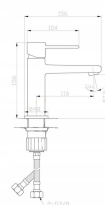

PL Szafka łazienkowa wisząca z umywalką i złotą baterią kaszmir 60x50cm
DE Badezimmer-Wandschrank mit Waschbecken und goldener Mischbatterie Cashmere 60x50cm
CS Koupelňová nástěnná skříňka s umyvadlem a zlatou baterií Cashmere 60x50cm
SK Kúpeľňová nástenná skrinka s umývadlom a zlatou batériou Cashmere 60x50cm
LT Vonios sieninė spintelė su praustuvu ir auksiniu maišytuvu Cashmere 60x50cm
BG Стенен шкаф за баня с умивалник и златен смесител Кашмир 60x50cm

LV Vannas istabas sienas skapītis ar izlietni un zelta maisītāju Cashmere 60x50cm
HU Fürdőszobai fali szekrény mosdókagylóval és arany keverőcsappal kasmír 60x50cm
RO Dulap de perete pentru baie cu chiuvetă și robinet mixer auriu cașmir 60x50cm
ET Vannitoa seinakapp koos valamuga ja kuldse segistuskraaniga cashmere 60x50cm
FI Kylpyhuoneen seinäkaappi pesualtaalla ja kultaisella sekoitushanalla cashmere 60x50cm