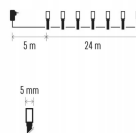

PL Lampki choinkowe łańcuch świetlny ciepły biały 240 Diod LED 24m
DE Weihnachtsbaum Lichterkette warm weiß 240 LEDs 24m
CS Vánoční stromek světelný řetěz teplá bílá 240 LED 24m
SK Svetelná reťaz na vianočný stromček teplá biela 240 LED 24 m
LT Kalėdų eglutės žibintai šviesos grandinė šilta balta 240 LED 24m
BG Светлинна верига за коледна елха топло бяла 240 светодиода 24 м

LV Ziemassvētku eglīšu gaismas ķēde silti balta 240 LED 24m
HU Karácsonyfa fényfüzék meleg fehér 240 LED 24m
RO Pom de Crăciun lumini lanț de lumină alb cald 240 LED-uri 24m
ET Jõulupuul tuled valguskett soe valge 240 LED 24m
FI Joulukuusen valot valoketju lämmin valkoinen 240 LED 24m

[PL] informacje

Lampki choinkowe łańcuch świetlny ciepły biały 240 Diod LED 24m

Łańcuch świetlny LED o długości **24 m** w barwie **cieplej bieli** to idealna dekoracja świąteczna do domu i na zewnątrz. Ciepłe światło tworzy przytulny, elegancki klimat, pięknie rozświetlając choinkę, balustrady, okna czy ogrodowe aranżacje.

Łańcuch posiada **240 diod LED** rozmieszczonych co 10 cm, dzięki czemu światło rozkłada się równomiernie na całej długości przewodu. Wbudowana **multifunkcja z 8 trybami świecenia** pozwala dopasować efekt do nastroju — od spokojnego blasku po dynamiczne migotanie.

Model jest przeznaczony do użytku **wewnętrznego i zewnętrznego (IP44)**, a **timer** automatyzuje działanie świateł, zwiększając wygodę i oszczędność energii. Zielony przewód dyskretnie wtapia się w gałązki choinki, więc widoczne pozostaje tylko piękne światło.

Zalety produktu:

- ☐ **Ciepła biel** – przytulna, elegancka barwa idealna na święta.
- ☐ **24 mb długości** – świetny na choinkę do 230 cm i dekoracje przestrzenne.
- ☐ **240 LED** – gęste i równomierne oświetlenie bez przerw.
- ☐ **8 trybów świecenia** – łatwa zmiana efektu w zależności od aranżacji.
- ☐ **Timer** – automatyczne włączanie i wyłączanie świateł.
- ☐ **Do wnętrza i na zewnątrz (IP44)** – odporność na wilgoć i pył.
- ☐ **Małe diody 5 mm** – subtelny, estetyczny efekt świetlny.
- ☐ **Zielony przewód** – mniej widoczny na choince i w roślinach.
- ☐ **Energooszczędne LED (3,6 W)** – niski pobór prądu.
- ☐ **Żywotność 10 000 h** – dekoracja na wiele sezonów.

Parametry techniczne:

- ☐ **Barwa światła:** ciepła biel
- ☐ **Wymiary / długość oświetlenia:** 24 mb
- ☐ **Funkcje:** 8 trybów (multifunkcja)
- ☐ **Kształt:** klasyczny
- ☐ **Zastosowanie:** zewnętrzne i wewnętrzne
- ☐ **Timer:** tak
- ☐ **Pilot zdalnego sterowania:** nie

[EN] informations

Christmas tree lights light chain warm white 240 LEDs 24m

The **24m** long **warm white** LED light chain is the ideal Christmas decoration for the home and outdoors. The warm light creates a cosy, elegant atmosphere, beautifully illuminating the Christmas tree, railings, windows or garden arrangements.

The chain has **240 LEDs** spaced every 10 cm, so the light is evenly distributed along the entire length of the cable. The built-in **multi-function with 8 light modes** allows you to adjust the effect to suit your mood - from a calm glow to dynamic flickering.