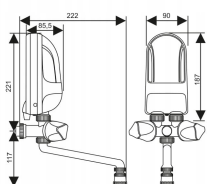

PL Ogrzewacz wody DAFI 4,5 l nadmuywawkowy 4,5kW z baterią chrom
DE DAFI 4,5 l Super-Waschtisch-Wassererhitzer 4,5kW mit Mischbatterie Chrom
CS Ohřivač vody DAFI 4,5 l super s umyvadlovou baterií 4,5 kW, chrom
SK Ohřivač vody DAFI 4,5 l super s umyvadlom 4,5 kW s batériou chróm
LT DAFI 4,5 l super praustuvo vandens šildytuvas 4,5 kW su maišytuvu chromuotas
BG DAFI 4,5 л супер бойлер за умивалник 4,5 kW със смесителна батерия хром

LV DAFI 4,5 l super baseina ūdens sildītājs 4,5 kW ar maišītāju krānu hroms
HU DAFI 4,5 l szuper vízmelegítő 4,5kW keverőcsappal krómzott 4,5 literes vízmelegítő
RO DAFI 4,5 l încălzitor de apă super bazin 4.5kW cu robinet mixer crom
ET DAFI 4,5 l super basseiniveesoojendi 4,5kW koos segistuskraaniga kroomitud
FI DAFI 4,5 l super-allasvedenlämmitin 4,5kW sekoitushanalla kromattu

[PL] informacje

Przepływowy ogrzewacz wody DAFI z baterią chrom

Przepływowy, nadmuywawkowy podgrzewacz wody Dafi 4,5 kW z baterią chrom to doskonale rozwiązanie dla tych, którzy szukają szybkiego i wygodnego sposobu dostarczenia ciepłej wody użytkowej w jednym punkcie. Dzięki montażowi blisko punktu poboru wody, czas oczekiwania na ciepłą wodę jest minimalny, co sprawia, że korzystanie z niego jest niezwykle wygodne.

Zalety:

- ☐ Montaż nad umywalką zapewnia natychmiastowy dostęp do ciepłej wody, eliminując czas oczekiwania.
- ☐ Dzięki ogrzewaniu wody tylko w momencie jej użytkowania, podgrzewacz minimalizuje zużycie energii elektrycznej, co przekłada się na niższe rachunki za prąd.
- ☐ Woda nie traci ciepła płynąc w rurach, co dodatkowo przyczynia się do oszczędności energii.
- ☐ Możliwość montażu nad umywalką sprawia, że instalacja jest prosta i szybka, nie wymaga specjalistycznego planowania ani kucia w ścianach.
- ☐ Chromowana wylewka z perlatozem Easy Clean dodaje elegancji i nowoczesności, idealnie komponując się z różnymi stylami wnętrz.
- ☐ Wykonany z tworzywa nadającego się do recyklingu, co sprawia, że jest bardziej przyjazny dla środowiska.
- ☐ W zestawie znajduje się bateria i wylewka, co ułatwia montaż i zapewnia kompletność instalacji.

Parametry:

- ☐ **Marka:** Dafi
- ☐ **Materiał wykonania:** Tworzywo sztuczne
- ☐ **Kolor dominujący:** Biały, chrom
- ☐ **Szerokość:** 9 cm
- ☐ **Wysokość:** 19 cm
- ☐ **Zestaw zawiera:** Ogrzewacz, baterię, wylewkę z perlatozem, klucz montażowy
- ☐ **Zastosowanie:** Ogrzewanie wody
- ☐ **Przepływ wody:** 2,4 l/min
- ☐ **Rodzaj grzałki:** Grzałka spiralna z drutu oporowego
- ☐ **Wymagane ciśnienie:** 100 000 Pa (0,1 MPa)
- ☐ **Zabezpieczenia:** IPX 5

[EN] informations

DAFI instantaneous water heater with mixer tap chrome

The Dafi 4.5 kW over-basin instant water heater with mixer tap chrome is the perfect solution for those looking for a quick and convenient way to supply hot water at a single point. Thanks to its installation close to the water point, the waiting time for hot water is minimal, making it extremely convenient to use.

Advantages: